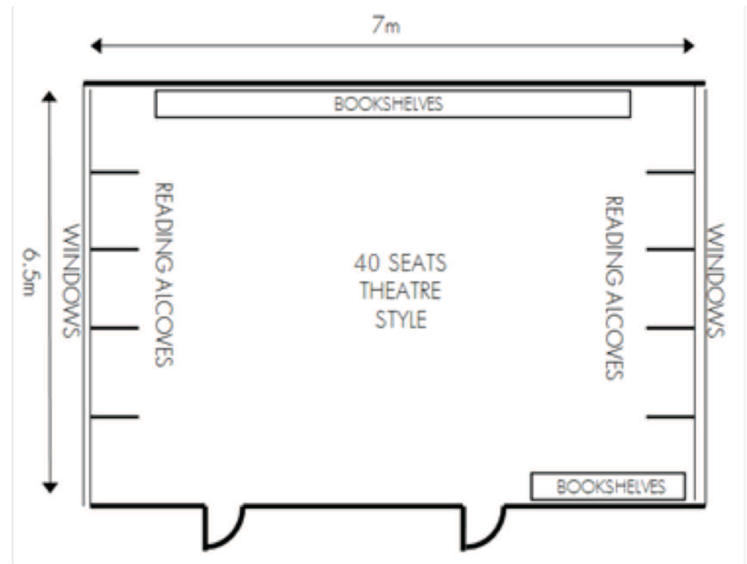

SHAKESPEARE ROOM (ground floor)

A bright and airy room with stunningly designed feature wall by Nicolete Grey. This room is perfect for small conferences and presentations as well as buffet or dinner meetings.

Lowest ceiling height	3.0m
Door width	0.80m
Door height	2.0m
Screen	ht = 3.04m, w = 6.09m
18 x 13 amp switched sockets	