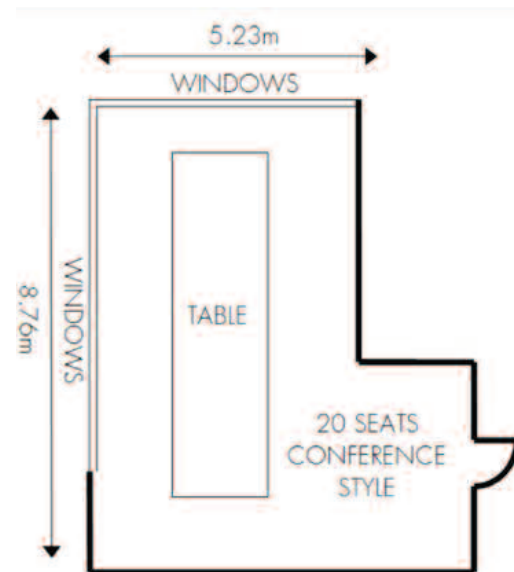

CONFERENCE ROOM (second floor)

A beautiful Gordon Russell furnished room overlooking the Birthplace garden. Wood panelled and presented in conference style with a grand rosewood and walnut table seating up to 20 people.

Lowest ceiling height	2.96m
Door width	0.90m
Door height	1.97m
5 x 13 amp switched sockets	