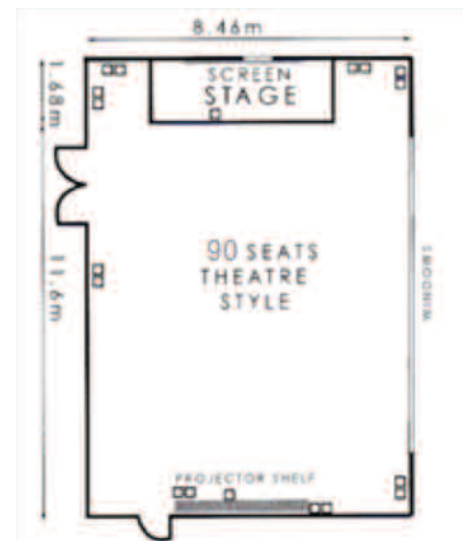

WOLFSON HALL (first floor)

This stylish modern room overlooks Henley Street and is connected to the Queen Elizabeth Hall by a large lobby area which includes licensed bar facilities. All areas are air conditioned.

- Fixed slide projector
- Screen
- Air conditioning
- Lectern
- Induction Loop
- PA system – stand mic and 1 radio mic
- Fixed digital projector

Lowest ceiling height	2.59m
Door width	1.30m
Door height	1.98m
Screen	ht = 2.10m, w = 1.89m
17 x 13 amp switched sockets	